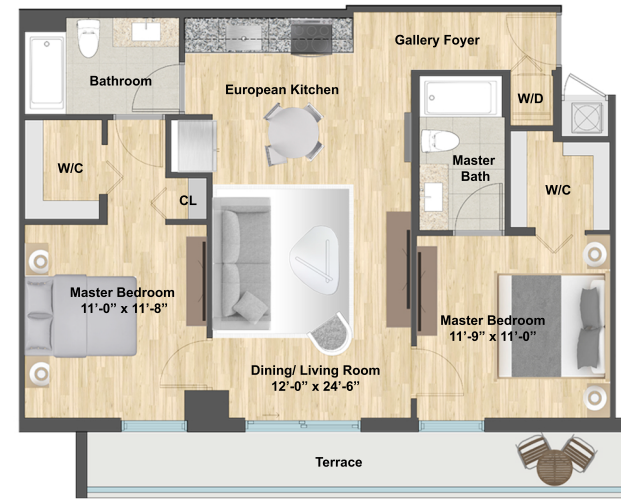

LIVE-SHOP-WORK-PARTY WITHIN WALKING DISTANCE

UNIT 05-06-09-10-13-14-17-18-21-22
1 BEDROOM/ 1 BATHROOM + DEN 760 SQ FT

UNIT 07-08-11-12
2 BEDROOMS/ 2 BATHROOMS 1022 SQ FT

UNIT 03-04-19-20
2 BEDROOMS/ 2 BATHS 1366 SQ FT

UNIT 15-16
1 BEDROOM/ 1 BATHROOM 790 SQ FT

UNIT 01-02-23-24
2 BEDROOMS / 2 BATHROOMS 1162 SQ FT

LUXURY AMENITIES

- COVERED PARKING GARAGE
- LARGE SWIMMING POOL (80 FEET LAP POOL)
- FULLY EQUIPPED FITNESS CENTER
- SOCIAL ROOM
- SECURE REMOTE CONTROL ACCESS