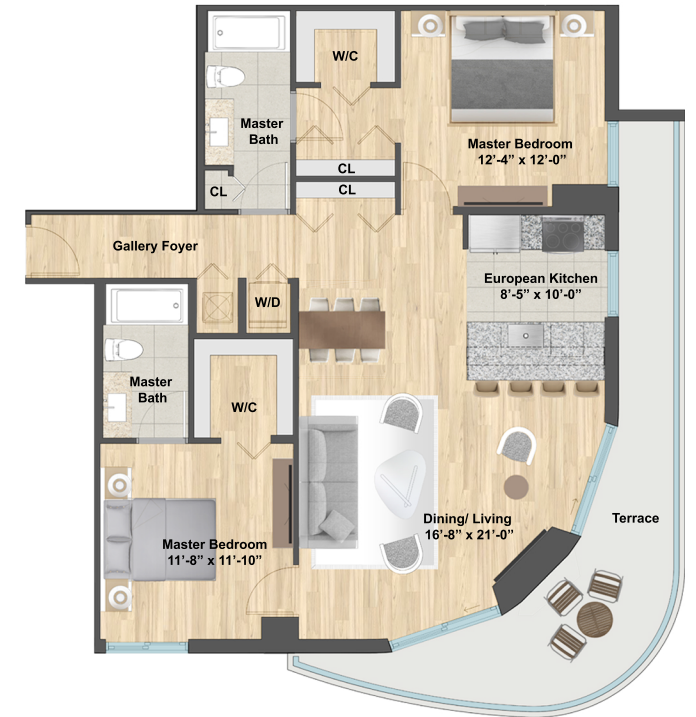

LIVE-SHOP-WORK-PARTY WITHIN WALKING DISTANCE

UNIT 05-06-09-10-13-14-17-18-21-22
1 BEDROOM/ 1 BATHROOM + DEN 760 SQ FT

UNIT 07-08-11-12
2 BEDROOMS/ 2 BATHROOMS 1022 SQ FT

UNIT 03-04-19-20
2 BEDROOMS/ 2 BATHS 1366 SQ FT

UNIT 15-16
1 BEDROOM/ 1 BATHROOM 790 SQ FT

UNIT 01-02-23-24
2 BEDROOMS / 2 BATHROOMS 1162 SQ FT

LUXURY AMENITIES

- COVERED PARKING GARAGE
- LARGE SWIMMING POOL (80 FEET LAP POOL)
- FULLY EQUIPPED FITNESS CENTER
- SOCIAL ROOM
- SECURE REMOTE CONTROL ACCESS