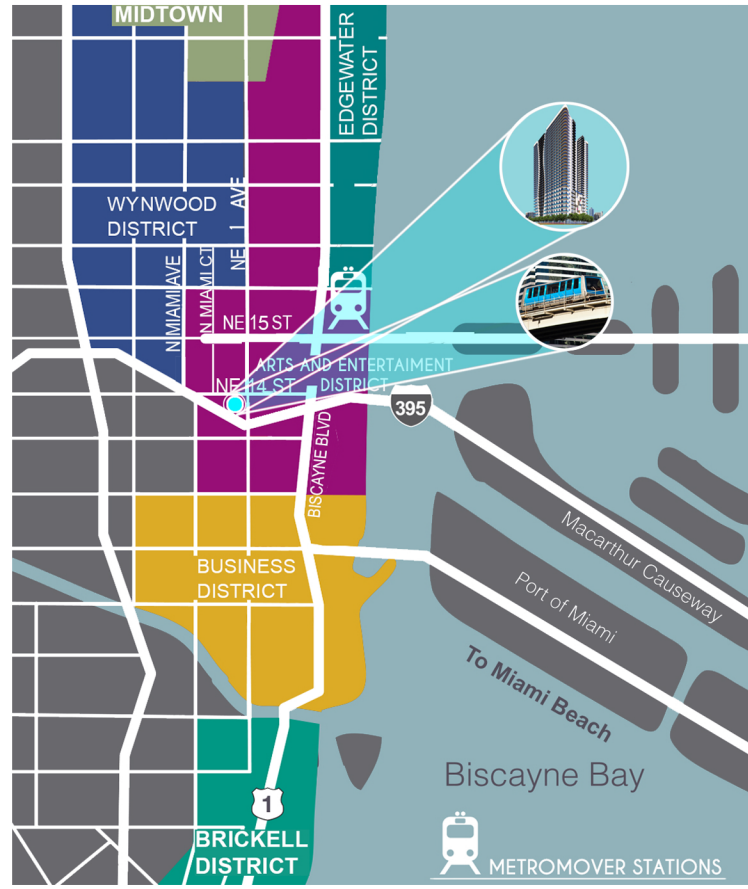

PRSR STD
US.POSTAGE
PAID
MIAMI FL
PERMIT NO.1633

ART PLAZA
58 NE 14TH ST, MIAMI, FL. 33132
TEL. 305. 800. 6000

info@artplazatower.com

ART PLAZA

58 NE 14 ST, MIAMI FL. 33132

LUXURY RENTAL APARTMENTS
SPACIOUS UNITS AT MICRO PRICES
LOCATED AT THE HEART OF ENTERTAINMENT DISTRICT

305. 800. 6000
WWW.ARTPLAZATOWER.COM

SUN & BEACHES
ART & CULTURE
NIGHTLIFE & DINING
CONTEMPORARY EVENTS

- EASY ACCESS TO I-95 / 395 / 195
- **METROMOVER (SCHOOL BOARD STATION) LOCATED AT YOUR DOOR**
- DOWN THE STREET FROM **ADRIANNE ARSHT CENTER**
- FEW BLOCKS FROM THE **PAMM** AND THE **SCIENCE MUSEUM**
- FEW BLOCKS FROM THE **AMERICAN AIRLINES ARENA**
- 10 MINUTES FROM **SOUTH BEACH**
- 10 MINUTES FROM **MIAMI INTERNATIONAL AIRPORT**

AT THE CENTER OF THE ENTERTAINMENT DISTRICT
OPEN EVERYDAY FROM 7AM TO 7PM

305. 800. 6000

URBAN DINING AT YOUR DOORSTEPS