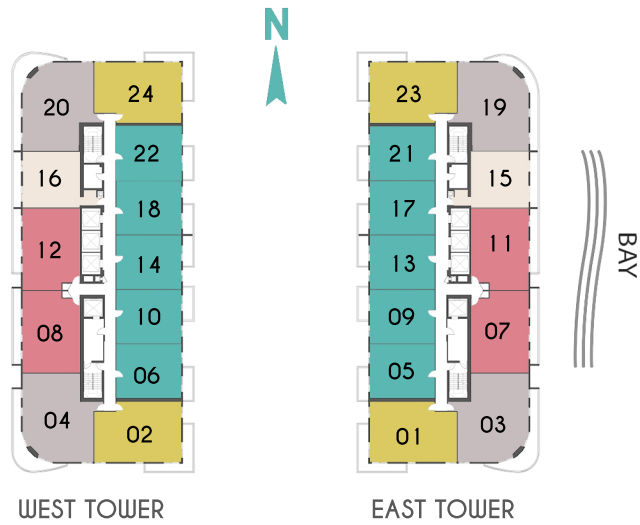

305. 800. 6000
WWW.ARTPLAZATOWER.COM

SUN & BEACHES
ART & CULTURE
NIGHTLIFE & DINING
CONTEMPORARY EVENTS

- EASY ACCESS TO I-95 / 395 / 195
- **METROMOVER (SCHOOL BOARD STATION) LOCATED AT YOUR DOOR**
- DOWN THE STREET FROM **ADRIANNE ARSHT CENTER**
- FEW BLOCKS FROM THE **PAMM** AND THE **SCIENCE MUSEUM**
- FEW BLOCKS FROM THE **AMERICAN AIRLINES ARENA**
- 10 MINUTES FROM **SOUTH BEACH**
- 10 MINUTES FROM **MIAMI INTERNATIONAL AIRPORT**

LIVE-SHOP-WORK-PARTY WITHIN WALKING DISTANCE

UNIT 05-06-09-10-13-14-17-18-21-22
1 BEDROOM/ 1 BATHROOM + DEN 760 SQ FT

UNIT 07-08-11-12
2 BEDROOMS/ 2 BATHROOMS 1022 SQ FT

UNIT 03-04-19-20
2 BEDROOMS/ 2 BATHS 1366 SQ FT

UNIT 15-16
1 BEDROOM/ 1 BATHROOM 790 SQ FT

UNIT 01-02-23-24
2 BEDROOMS / 2 BATHROOMS 1162 SQ FT

LUXURY AMENITIES

- COVERED PARKING GARAGE
- LARGE SWIMMING POOL (80 FEET LAP POOL)
- FULLY EQUIPPED FITNESS CENTER
- SOCIAL ROOM
- SECURE REMOTE CONTROL ACCESS