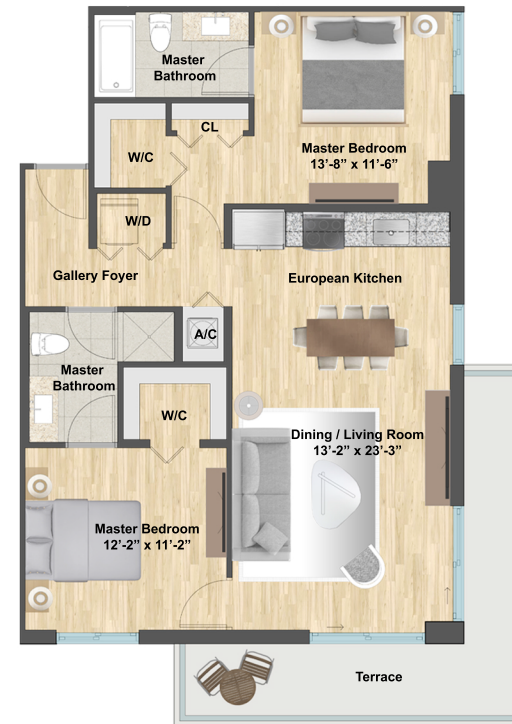

LIVE-SHOP-WORK-PARTY WITHIN WALKING DISTANCE

UNIT 05-06-09-10-13-14-17-18-21-22
1 BEDROOM/ 1 BATHROOM + DEN 760 SQ FT

UNIT 07-08-11-12
2 BEDROOMS/ 2 BATHROOMS 1022 SQ FT

UNIT 03-04-19-20
2 BEDROOMS/ 2 BATHS 1366 SQ FT

UNIT 15-16
1 BEDROOM/ 1 BATHROOM 790 SQ FT

UNIT 01-02-23-24
2 BEDROOMS / 2 BATHROOMS 1162 SQ FT

LUXURY AMENITIES

- COVERED PARKING GARAGE
- LARGE SWIMMING POOL (80 FEET LAP POOL)
- FULLY EQUIPPED FITNESS CENTER
- SOCIAL ROOM
- SECURE REMOTE CONTROL ACCESS